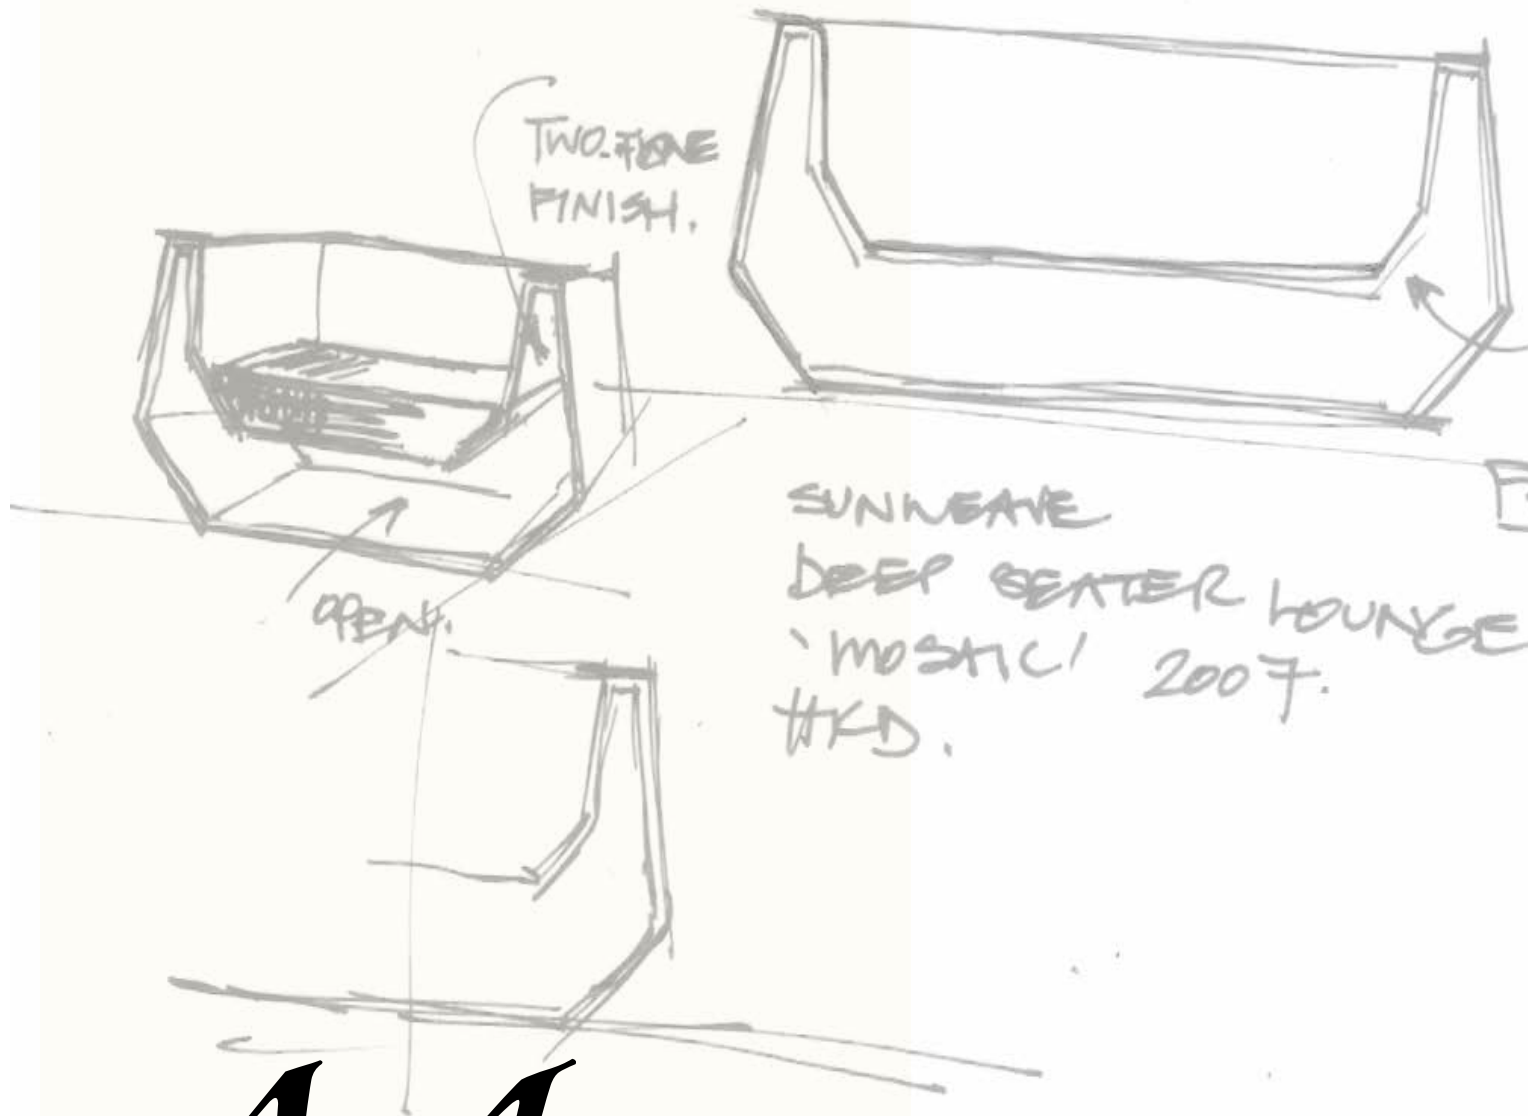

SW-CL9-ST
Cloud 9 Side Table
□ 50 □ 55 □ 40cm ⚖ 21.2

SUNWEAVE
DEEP SEATER LOUNGE
'MOSAIC' 2007.
HKD.

Mosaic

...Have no fear of perfection ...

OPEN
HERE

FRONT.

Mosaic

collection details