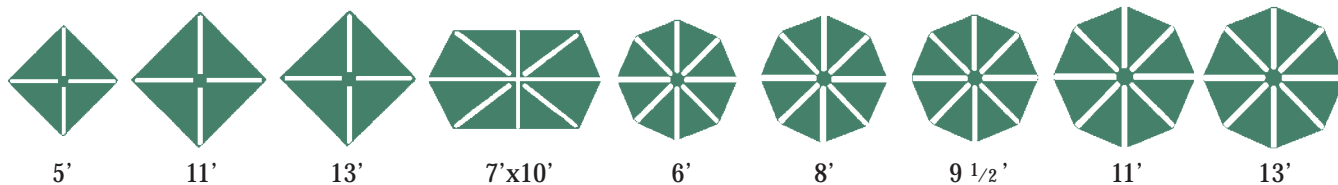

Opens with minimal force by simply pulling down the on the center cage – no crank, no pulley!

Easy tilt adjustment can be made by pulling down at the tip of any of the umbrella struts to the desired angle. This provides continuous shade regardless of the position of the sun.

An investment in a Terra Balance® Umbrella is an investment in craftsmanship and in the finest materials available.

TBU-9  
9' Octagon

TBU-11  
11' Octagon

Terra Market Umbrellas come in a variety of sizes and shapes and sturdy bases of aluminum or steel with or without castors.