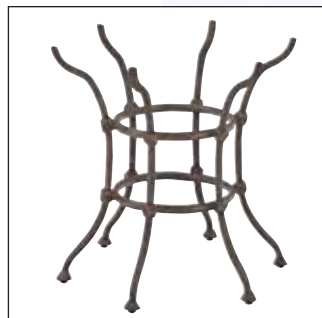

R-339 Rocking Club Chair  
RT-36CS 36" Round Coffee Table  
with Carved Stone Top

Finish shown: Speckled Bronze  
Fabric shown: Heather-Beige

RT-2652F 26" x 52" Coffee Table with Fiberstone Top  
 RT-1652F 16" x 52" Console Table with Fiberstone Top  
 RT-2828F 28" x 28" Corner Table with Fiberstone Top

R-2031 Serving Cart with Tempered Glass Shelves

RT-3030T 30" Square Corner Table with Tempered Glass Top  
 RT-2828G 28" Square Corner Table with 3/8" Glass Top with 1" Bevel

Finish shown: Rust

RH-4854 Hexagonal Dining Table Base Only