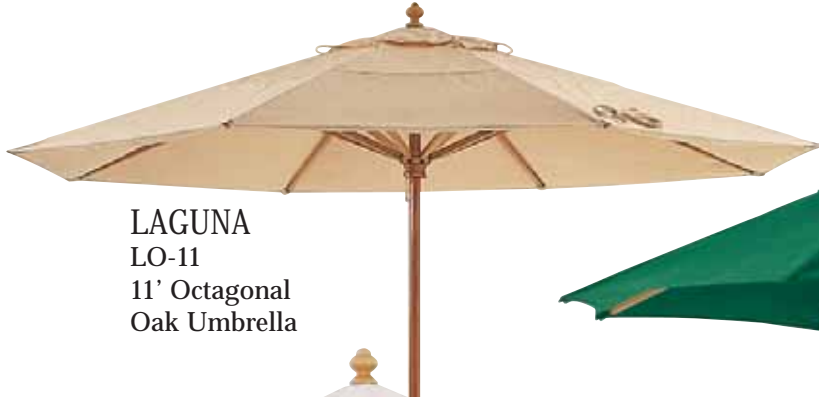

LAGUNA  
LOV-10  
94" x 120" Rectangular  
Oak Umbrella

MALIBU  
MS-8  
8' Octagonal  
Aluminum Umbrella

LAGUNA  
LO-11  
11' Octagonal  
Oak Umbrella

RIVIERA  
RU-9  
9 1/2' Octagonal Oak  
Crank/Tilt Umbrella